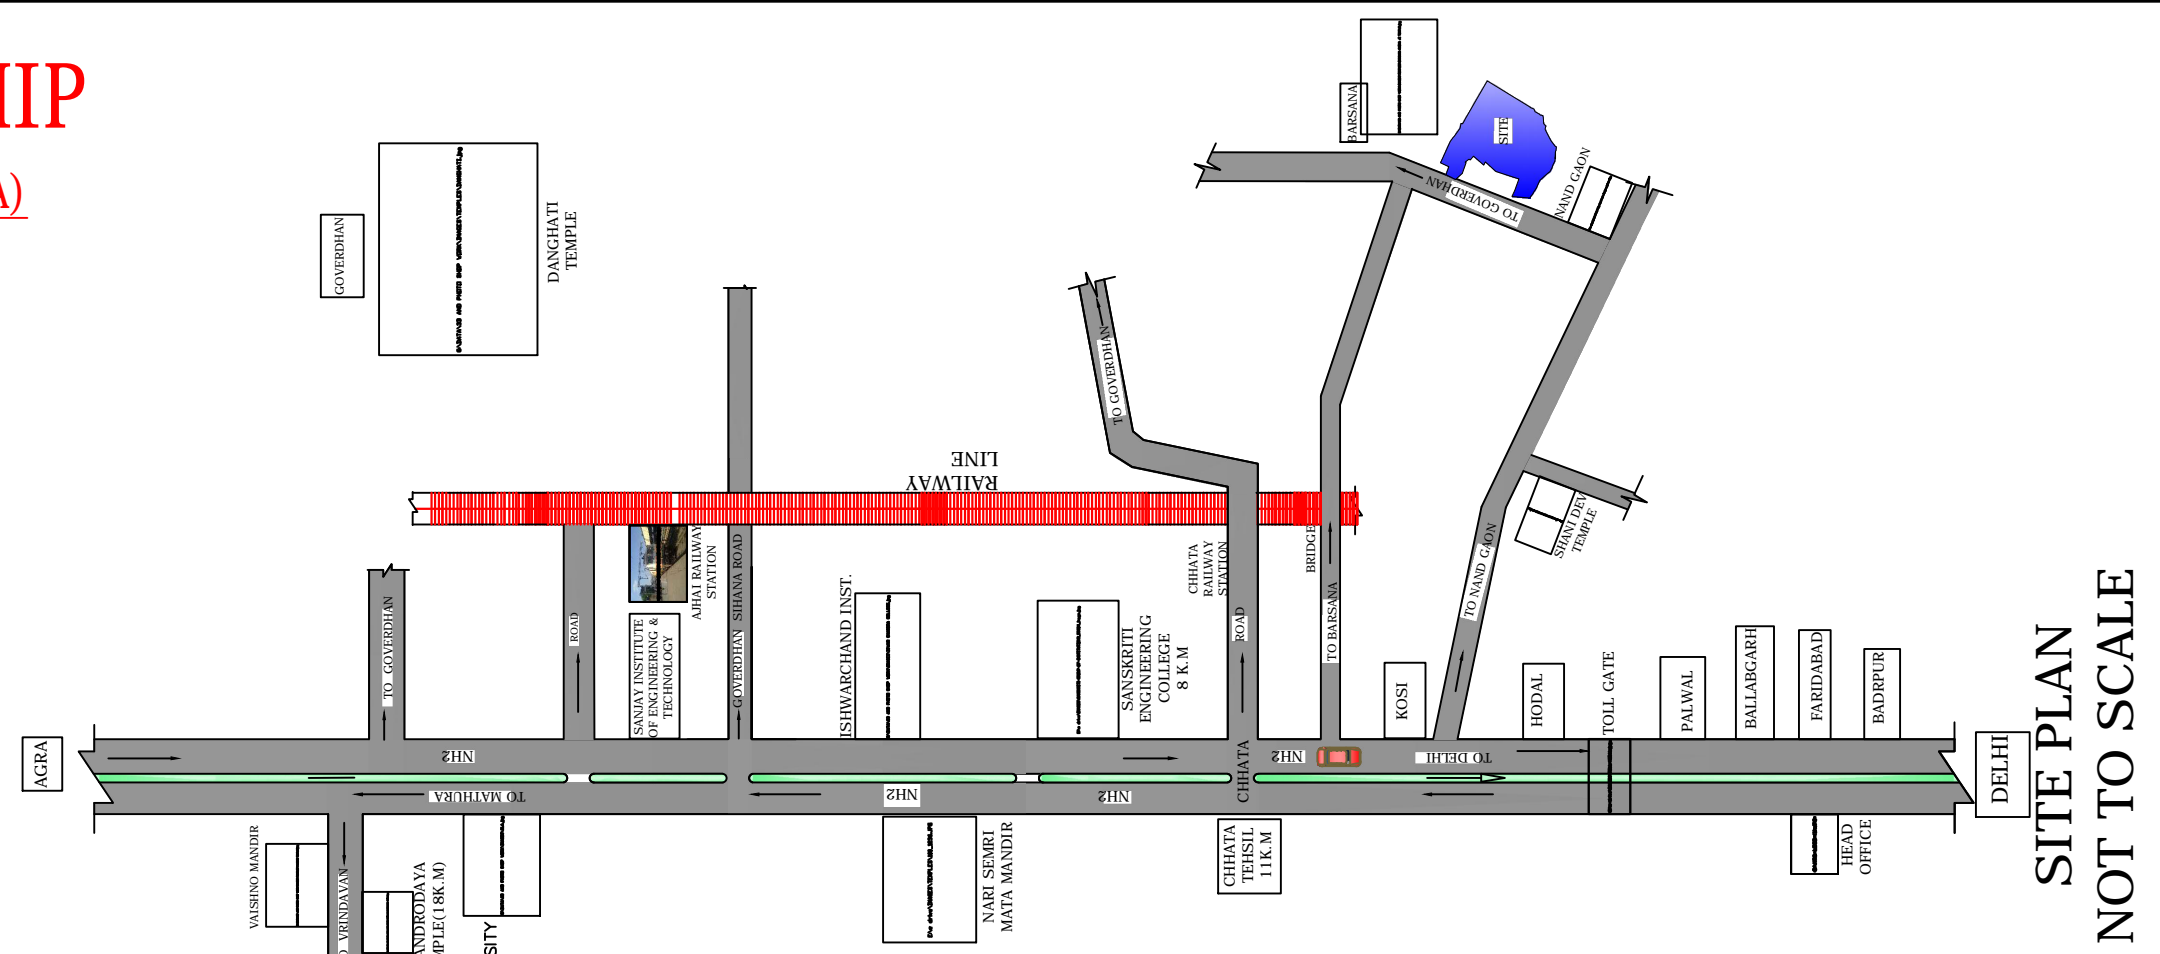

SHRI RADHA RANI TOWNSHIP

AT VILLAGE SANKET AND NANDGAON (MATHURA)

PLOT NO.	AREA IN SQYD.	SIZE	COLOR
50, 53, 64, 79, 80, 87, 100, 110, 117, 126, 136, 156, 157, 178, 182-184, 1718-1719	100.0	30'x30'	Green
21, 208	150.0	27'x50'	Red
10-20, 23-29, 30-38, 41-48, 186-188, 196-207	72.0	18'x36'	Blue
22, 30, 40, 40	144.0	36'x30'	Orange
51-62, 65-78, 81-87, 89-96, 101-102, 109-118, 119-125, 127-134, 137-146, 147-155, 159-167, 169-170	50.0	15'x30'	Yellow
180-183	108.0	24'x45'	Pink
1-9, 29-33, 38, 39, 98, 99, 108, 130, 140, 160, 184, 185, 190, 195, 200-210, 200P, 300P	DIFFERENT		Orange